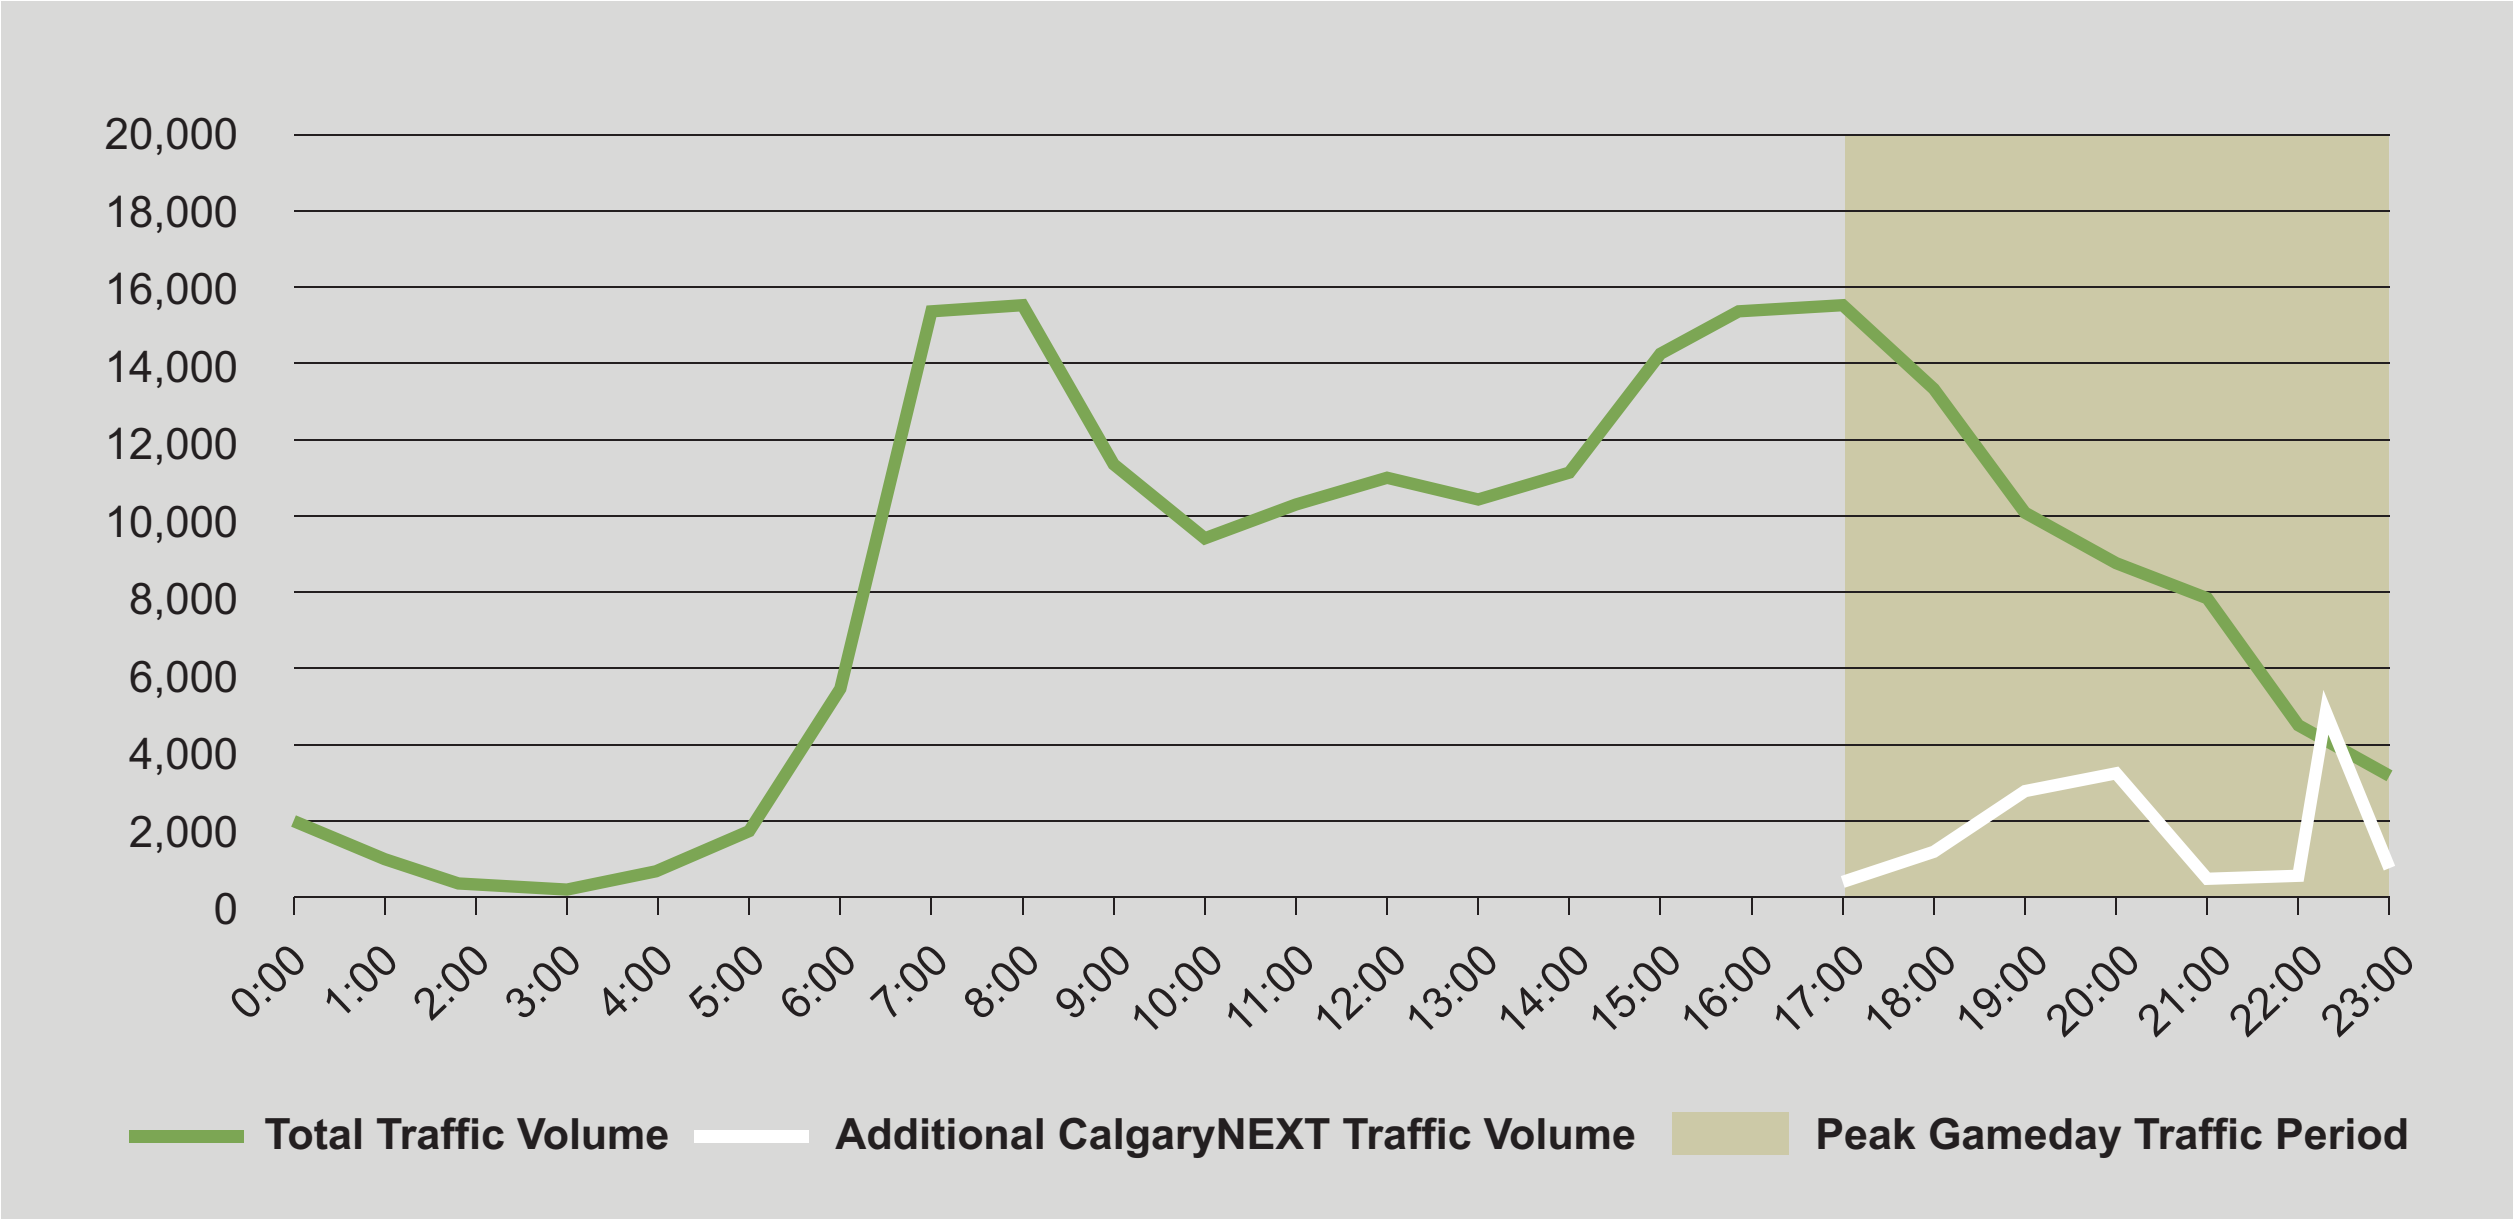

TRAFFIC VOLUME

Weekday Vehicular Traffic Volume: Bow Trail, Crowchild Trail and 14th Street